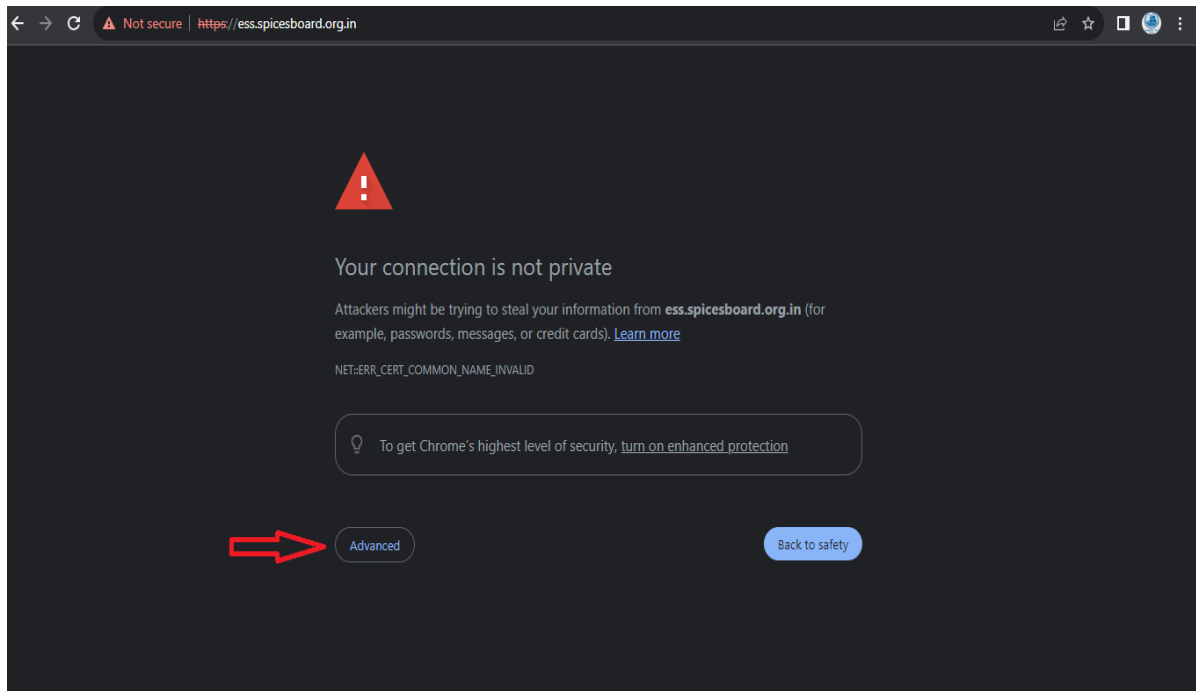

If you experience problems accessing <https://ess.spicesboard.org.in/>, please follow the steps below.

Click on Advanced

Click on proceed to ess.spicesboard.org.in

If above steps doesn't work, please contact technical support team at edp.sb-ker@gov.in