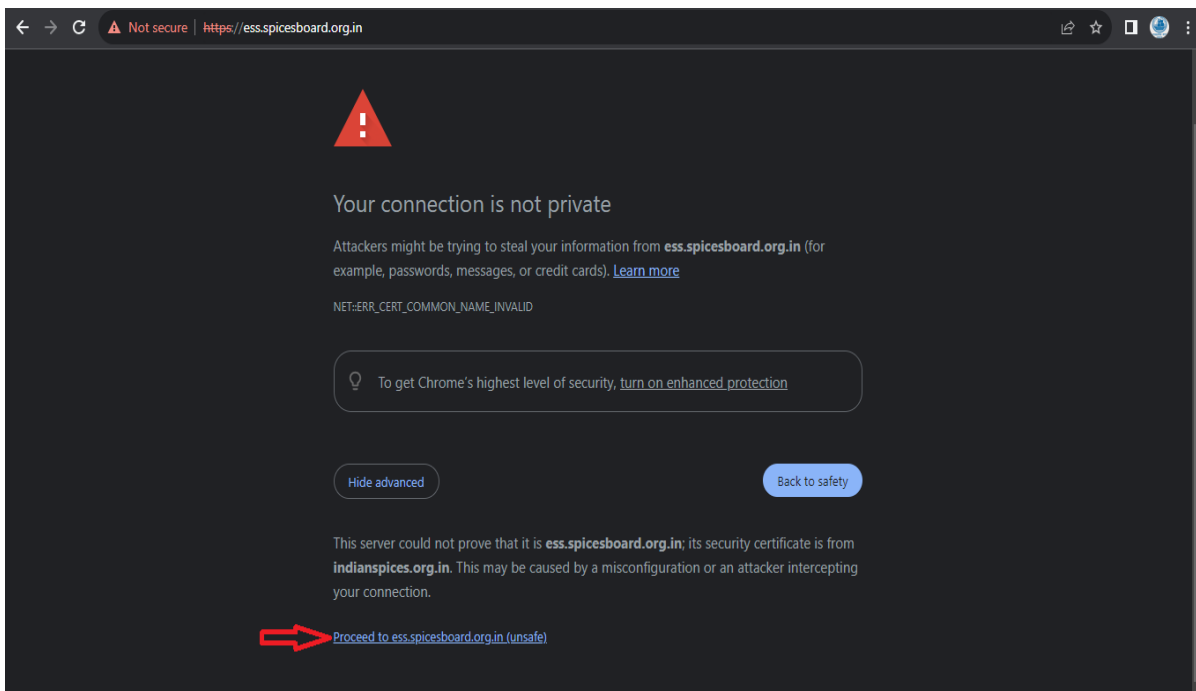

If you experience problems accessing <https://ess.spicesboard.org.in/>, please follow the steps below.

Click on Advanced

Click on proceed to ess.spicesboard.org.in

If above steps doesn't work, please contact technical support team at edp.sb-ker@gov.in